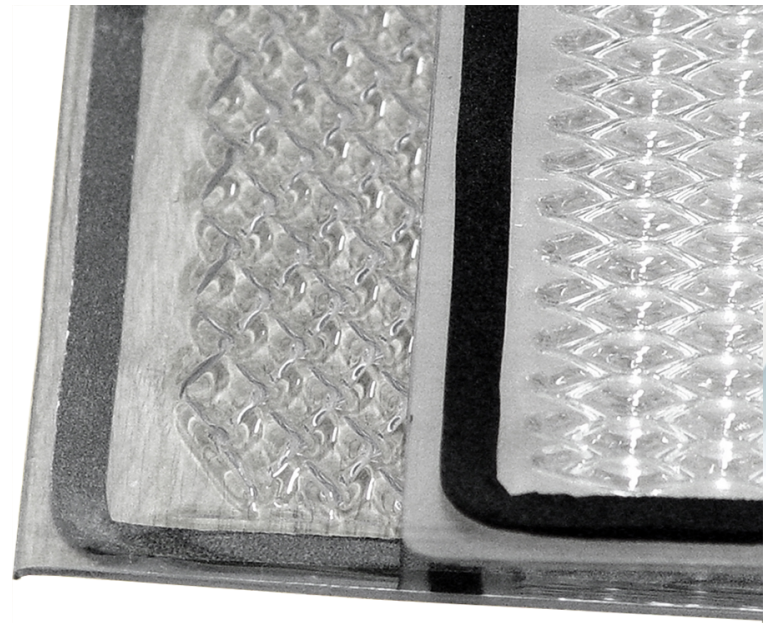

Rescue Mat® Panel Kit

Additional floor drying mats for the Rescue Mat System. Kit includes two sizes of mats for maximum setup flexibility. Installation is fast and easy – just one simple hose connection per mat. Reusable foam gasket edges provide a powerful seal and eliminate the need for taping down mats.

FEATURES

- Works with the hoses and connectors included with the Rescue Mat System.

SIZES - OPTIONS

- 119217 (F287): Kit includes 4 Large Panels and 2 Small Panels

SPECIFICATIONS

- **Dimensions - Large Mat (H x W):** 46 x 30 in. | 117 x 76 cm
- **Dimensions - Small Mat (H x W):** 23 x 30 in. | 58 x 76 cm
- **Weight:** 15.0 lbs. | 8.8 kg
- **Gasket seal:** 0.5 in. foam strip
- **Mat material:** PVC plastic